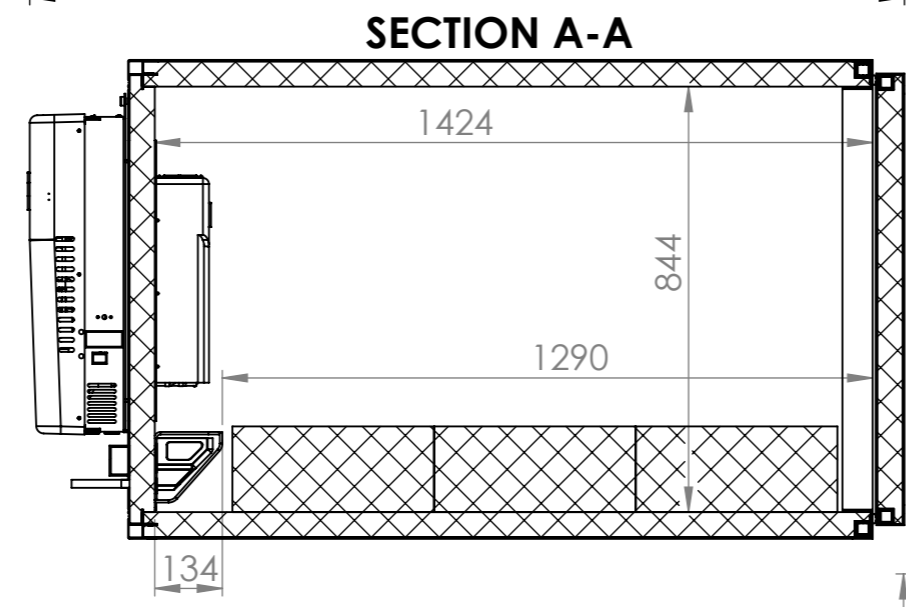

1 2 3 4 5 6 7 8

Body article number	VCECO-A-SPCo
Inside dimensions (mm) width x height x depth	1009x844x1290
Box volume (liter)	1210
Box material	PUR
Cooling/Freezing	Freezing

SCALE	GENERAL TOLERANCES ACCORDING TO
1:15	ISO 2768 m
	DRAWN BY
FORMAT	Róbert Czuczor
A3	DATE
	24.05.2022