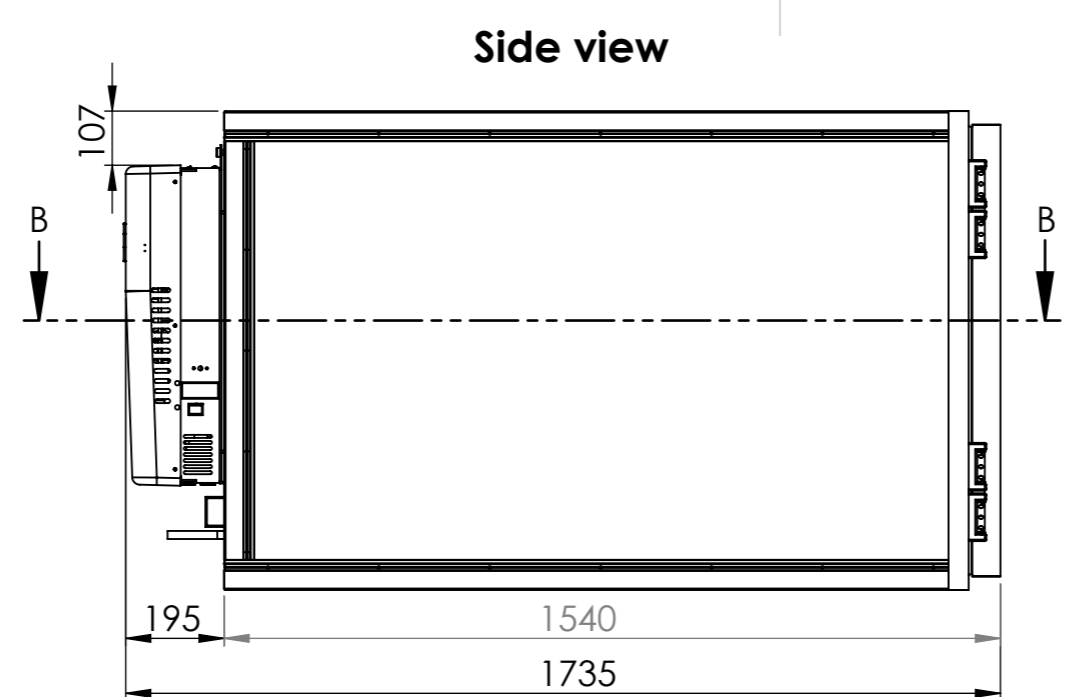

1 2 3 4 5 6 7 8

Body article number	VCECO-A-SPCo
Inside dimensions (mm) width x height x depth	1009x844x1290
Box volume (liter)	1210
Box material	PUR
Cooling/Freezing	Freezing

SCALE	GENERAL TOLERANCES ACCORDING TO
1:15	ISO 2768 m
	DRAWN BY
FORMAT	Róbert Czuczor
A3	DATE
	24.05.2022