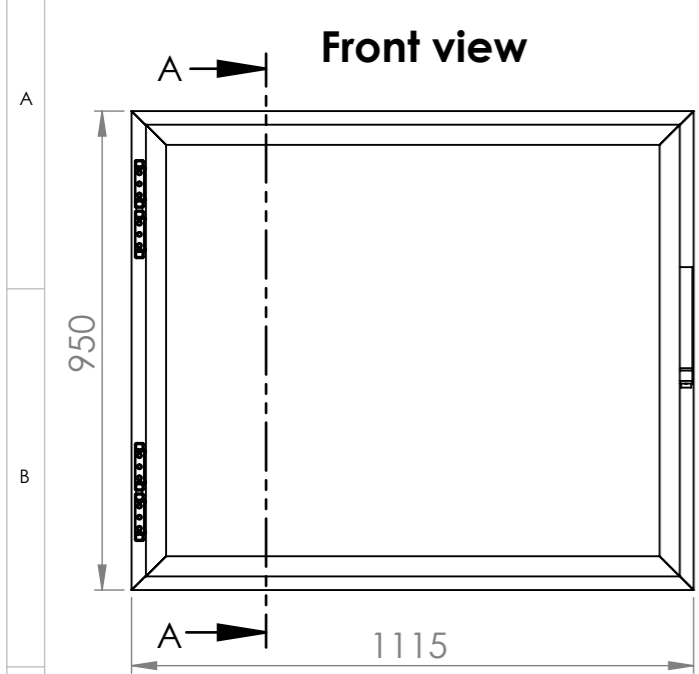

1 2 3 4 5 6 7 8

Body article number	VCECO-A-SPCo
Inside dimensions (mm) width x height x depth	1009x844x1290
Box volume (liter)	1210
Box material	PUR
Cooling/Freezing	Freezing

SCALE	GENERAL TOLERANCES ACCORDING TO
1:15	ISO 2768 m
	DRAWN BY
FORMAT	Róbert Czuczor
A3	DATE
	24.05.2022