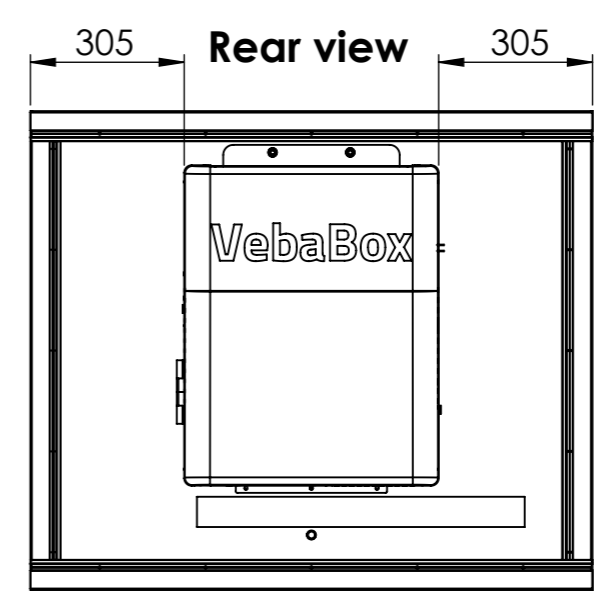

1 2 3 4 5 6 7 8

Body article number	VCECO-A-SPCo
Inside dimensions (mm) width x height x depth	1009x844x1290
Box volume (liter)	1210
Box material	PUR
Cooling/Freezing	Freezing

SCALE	GENERAL TOLERANCES ACCORDING TO
1:15	ISO 2768 m
	DRAWN BY
FORMAT	Róbert Czuczor
A3	DATE
	24.05.2022