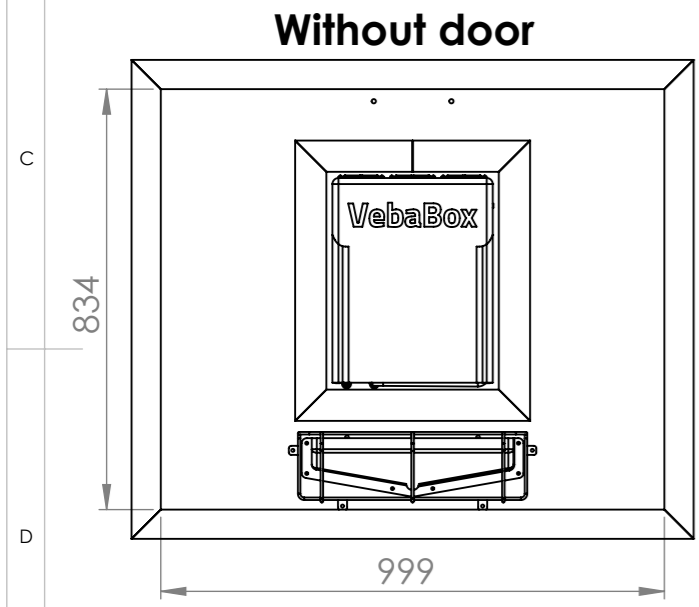

1 2 3 4 5 6 7 8

Body article number	VCECO-A-SPCo
Inside dimensions (mm) width x height x depth	1009x844x1290
Box volume (liter)	1210
Box material	PUR
Cooling/Freezing	Freezing

SCALE	GENERAL TOLERANCES ACCORDING TO
1:15	ISO 2768 m
	DRAWN BY
FORMAT	Róbert Czuczor
A3	DATE
	24.05.2022