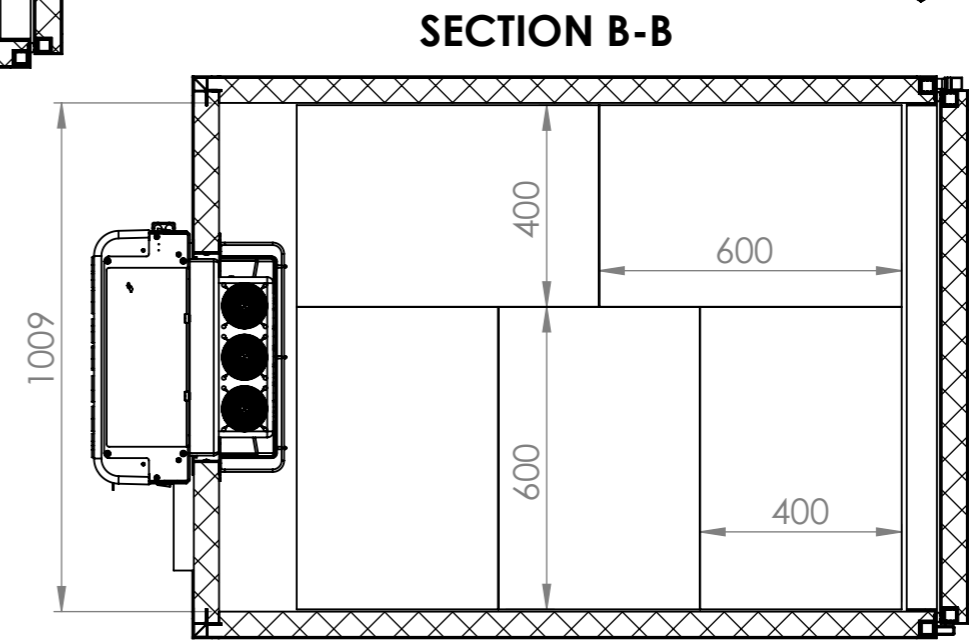

1 2 3 4 5 6 7 8

Body article number	VCECO-A-SPCo
Inside dimensions (mm) width x height x depth	1009x844x1290
Box volume (liter)	1210
Box material	PUR
Cooling/Freezing	Freezing

SCALE	GENERAL TOLERANCES ACCORDING TO
1:15	ISO 2768 m
	DRAWN BY
FORMAT	Róbert Czuczor
A3	DATE
	24.05.2022