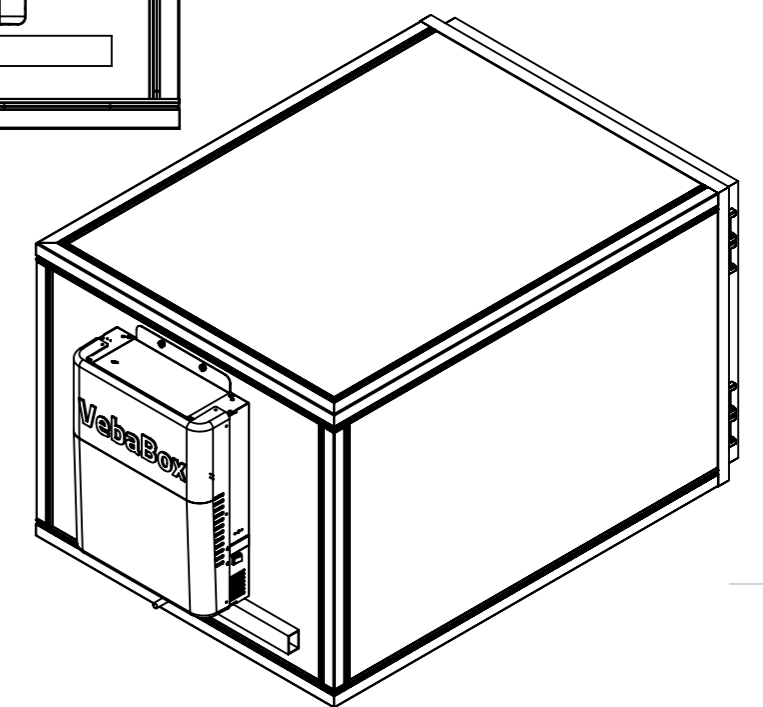

1 2 3 4 5 6 7 8

Body article number	VCECO-A-SPCo
Inside dimensions (mm) width x height x depth	1009x844x1290
Box volume (liter)	1210
Box material	PUR
Cooling/Freezing	Freezing

SCALE	GENERAL TOLERANCES ACCORDING TO
1:15	ISO 2768 m
	DRAWN BY
FORMAT	Róbert Czuczor
A3	DATE
	24.05.2022

 VebaBox Cold Chain Innovators	REVISION
	01
TITLE	SHEET
Economy box Model A freeze	1 OF 1

1 2 3 4