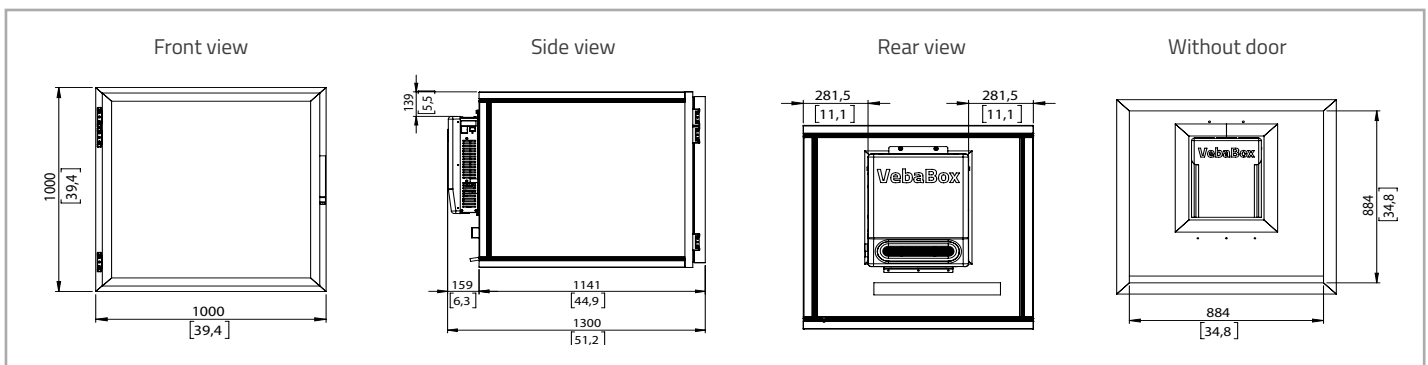

### OPTIONS

- ❁ Cooling/heating when the engine is not running
- ❁ Palletframe
- ❁ Shelves
- ❁ Crate guidance
- ❁ Handles
- ❁ Tearplate (inside/outside)

Box volume	850 liter / 30 ft <sup>3</sup>
External dimensions (wxhxd)	1000 x 1000 x 1300 mm / 39,4 x 39,4 x 51,2 inch
Inside dimensions (wxhxd)	894 x 894 x 920 mm / 35,2 x 35,2 x 36,2 inch
Nett. Weight	90 kg / 198 lb
Temperature setting	2°C to 25°C / 35,6°F to 77°F
Ambient temperature	-20°C en +50°C / -4°F and +122°F
Automatic cooling / heating	Yes
Power source, max. current @ 12V	50 A @ 12V
Power source, max. current @ 110~230V AC (50/60Hz)	3.6 A @ 230V or 7.2 A @ 110V
Wall thickness	53 mm / 2,1 inch

### DIMENSIONS IN MM/IN