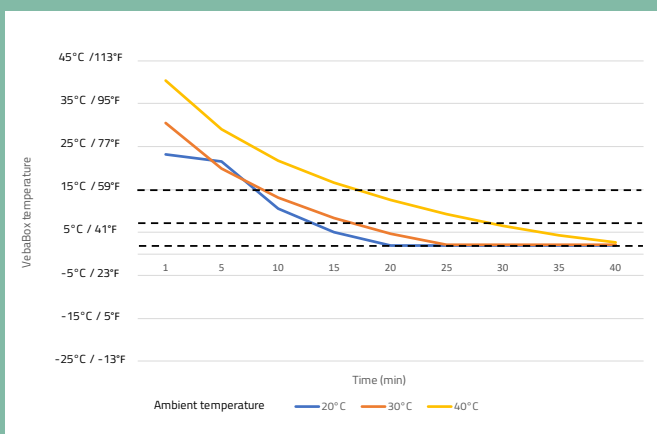

COOLING AND HEATING PERFORMANCES

Cooling performance at different ambient temperatures >20°C / 68°F Model C Cool